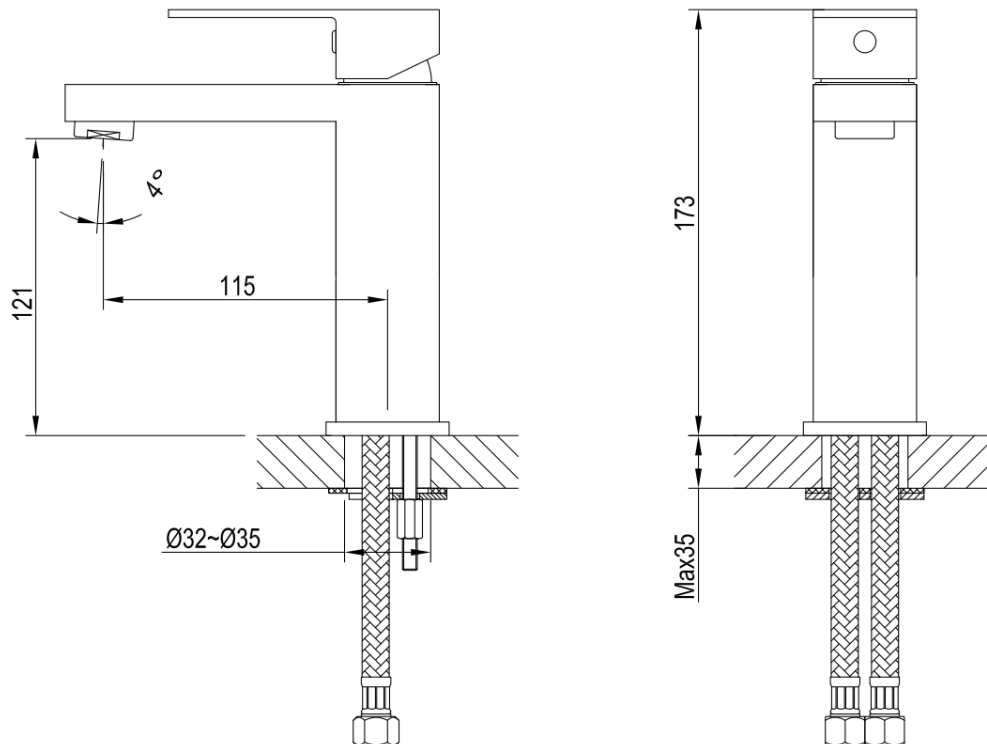

Brand : CAE, China  
Name : THAMES basin mixer with pop-up waste  
Item Code : 75.1229PBR  
Color / Finish: Matte Black  
Dimensions : 320 mm height

**Product info:**

- THAMES basin mixer
- With pop-up waste